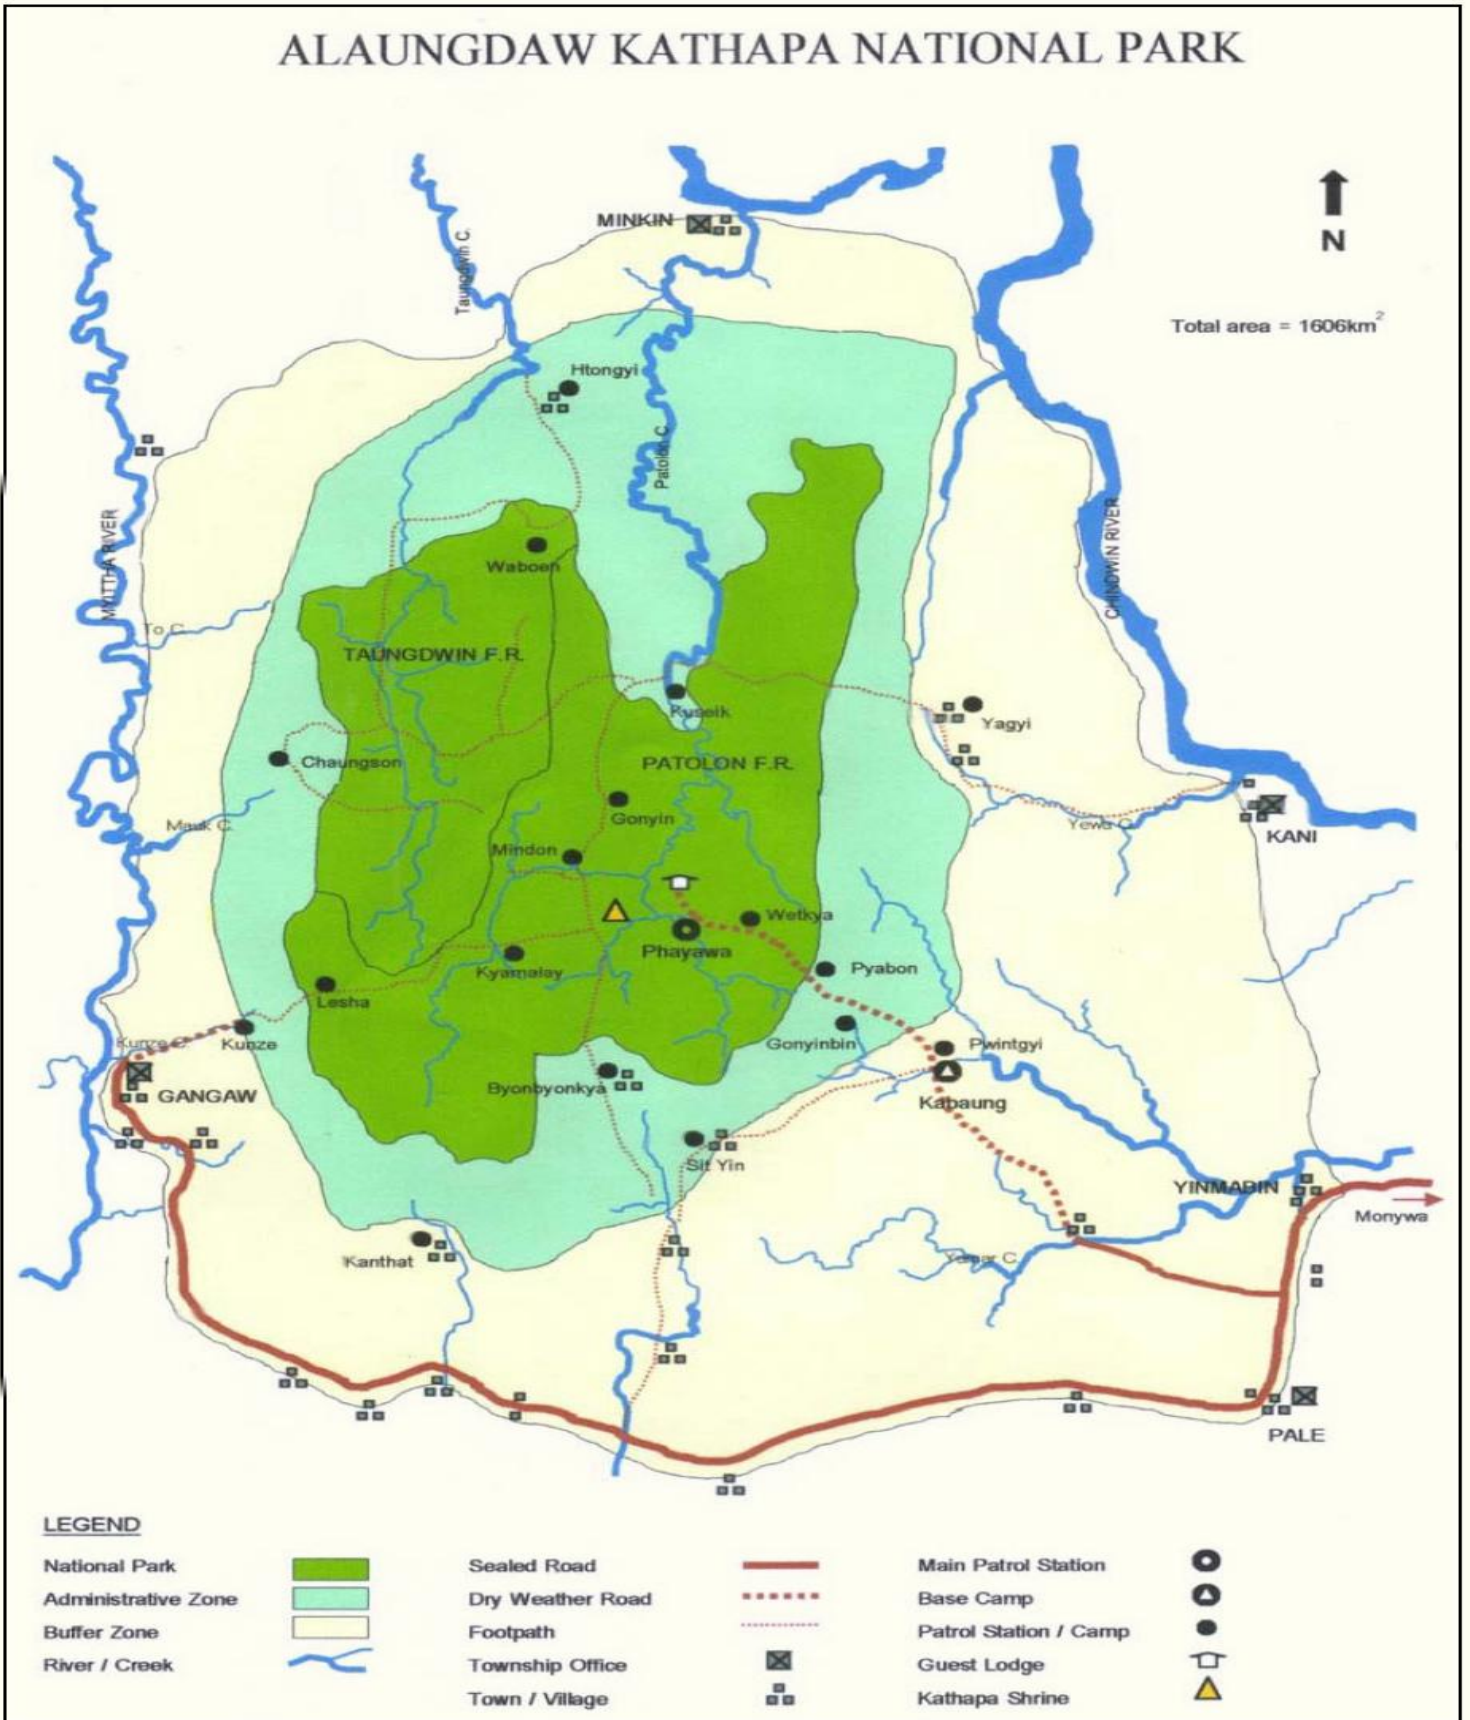

ALAUNGDAW KATHAPA NATIONAL PARK

Summary of wildlife monitoring 2002

Detail	Jan	Feb	Mar	Apr	May	Jun	Jul	Aug	Sep	Oct	Nov	Dec	Total
Wildlife surveys													
Camera traps set	0	0	0	0	0	0	0	5	0	5			10
Wildlife sighting / tracks / sounds													
Elephant	3	0	1	0	5	7	9	2	2	1			30
Gaur	1	1	1	1	4	11	13	1	2	2			37
Banteng	0	0	0	0	2	3	4	2	0	1			12
Sambhur	2	1	0	1	2	10	8	2	1	1			28
Muntjac	1	1	1	1	4	4	2	4	1	2			21
Red goral	0	0	0	0	0	0	1	0	0	1			2
Serow	0	0	0	0	0	3	0	0	0	0			3
Wild boar	2	1	2	3	0	6	17	3	3	2			39
Bears	0	1	1	0	2	6	2	1	3	0			16
Wild dogs	1	0	1	0	1	0	3	0	0	0			7
Monkeys	0	0	0	0	0	3	4	2	1	1			11
Porcupine	0	0	0	0	0	0	1	0	0	0			1
Leopard	0	1	0	1	1	2	0	1	1	0			7
Other wild cats	0	0	0	0	0	0	1	0	0	0			1
Hornbill	0	0	0	0	0	0	1	0	0	0			1
Peafowl	0	0	0	0	0	0	0	0	2	0			2
Snake	0	0	0	0	2	2	3	0	0	0			7

Camera Trap Photos

 <http://www.yinmarbin.org>